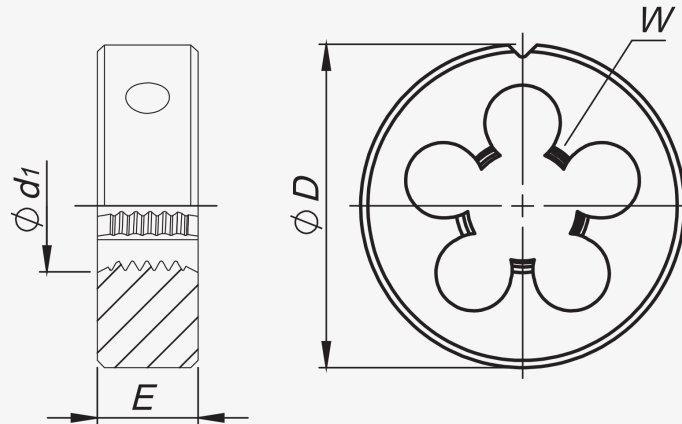

<https://fanar.nt-rt.ru/> || [frk@nt-rt.ru](mailto:frk@nt-rt.ru)

800

HSS dies for normal quality structural steels. With 1.75xP chamfer.

Select thread variant

M - RH

Application

Dimensions

| Index | Thread direction | Thread size | P | Pitch diameter tolerance | øDxE | W - flute number | Threaded rod diameter |
|-------|------------------|-------------|---|--------------------------|------|------------------|-----------------------|
|-------|------------------|-------------|---|--------------------------|------|------------------|-----------------------|