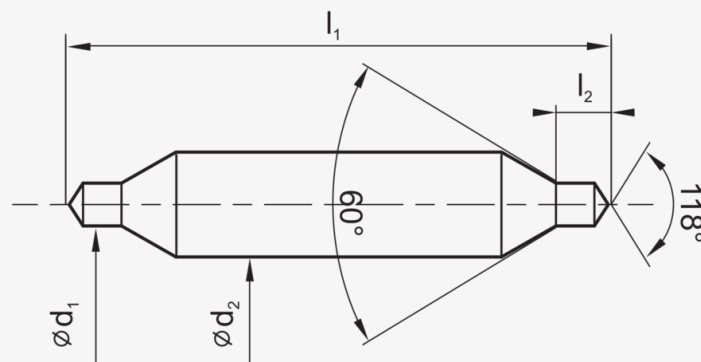

## DIN-333 A HSSE

Spotting drills for drilling centre holes.